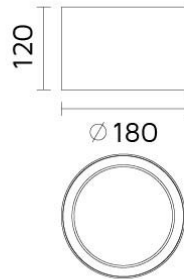

Mini DomoLED

1232-K40

DomoLED Round

Round Lensed Surface mounted luminaire with LED

- Front regressed trim made from die cast aluminium with housing made in die formed coated steel.
- Diffuser made of satin acrylic.
- Safety cable included.
- Passive cooling LED source 4000K CRI>80 of 2630 nominal lumen.
- System power 22W; System efficacy 63,5 lm/W; 1397 delivered lumen.
- Supplied with non-dimming driver positioned remotely 220-240V 50/60Hz.
- Dimming options available on request.
- RGB or tunable white options available on request.

LED source package is available on request with a preferred LED colour rendering CRI>90 and/or other colour temperature K options.

Specifications

Designed and manufactured to comply with European standard EN 60598.

Product code	Finish	Color temperature	CRI	Beam angle	Dim. options	Code
1232	10 - Black	K40-4000K	>80		Phase	2
	11 - White				LaserDIM	5
	75 - Grey					

Ordering code example : 1232 - K40