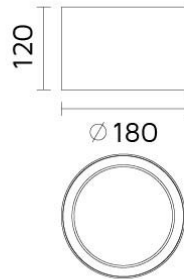

Mini DomoLED

1232-K30

DomoLED Round

Round Lensed Surface mounted luminaire with LED

- Front regressed trim made from die cast aluminium with housing made in die formed coated steel.
- Diffuser made of satin acrylic.
- Safety cable included.
- Passive cooling LED source 3000K CRI>80 of 2520 nominal lumen.
- System power 22W; System efficacy 60,8 lm/W; 1338 delivered lumen.
- Supplied with non-dimming integral driver 220-240V 50/60Hz.
- Dimming options available on request.
- RGB or tunable white options available on request.

LED source package is available on request with a preferred LED colour rendering CRI>90 and/or other colour temperature K options.

Specifications

Designed and manufactured to comply with European standard EN 60598.

Product code	Finish	Color temperature	CRI	Beam angle	Dim. options	Code
1232	10 - Black	K30 -3000K	>80		Phase	2
	11 - White				LaserDIM	5
	75 - Grey					

Ordering code example : 1232 - K30