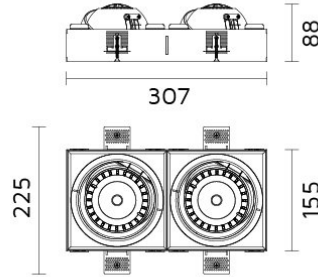

## Mini Palla Square In-Out 2 Trimless RI60-K30D60

Palla Square In-Out

158x310

### Square Adjustable Trimless recessed mounted downlight with LED

- Twin Light heads: Retractable, 350° rotatable, 30° Inward or 60° Outward tilting.
- Made from die cast aluminium in powder coat finish, light head designed with integrated heat-sink.
- Optical grade metalized polycarbonate reflector.
- Hot-aim, self-locking, tool-free adjustment.
- Safety cable included.
- Passive cooling COB LED source 3000K CRI>80 of 2x2540 nominal lumen.
- System power 2x26W; System efficacy 87,5 lm/W; 2x2275 delivered lumen.
- Optic: reflector beam angle: 60°.
- Supplied with spill ring device for minimal glare and smooth light effect.
- Supplied with non-dimming driver positioned remotely 220-240V 50/60Hz.
- Dimming options available on request.
- Design by FrancMirensi.

### Specifications

Designed and manufactured to comply with European standard EN 60598.

Product code	Finish	Color temperature	CRI	Beam angle	Dim. options	Code
RI60	10 - Black 11 - White	<b>K30-3000K</b>	>80	<b>D60-60°</b>	1-10V DC	0
					Dali	1
					Phase	2
					PWM	3
					LaserDIM	5