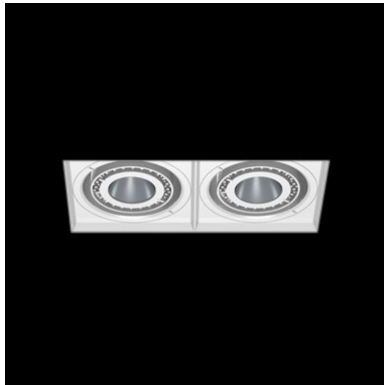

Mini Palla Square In-Out 2 Trimless RI60-K30D60

Palla Square In-Out

158x310

Square Adjustable Trimless recessed mounted downlight with LED

- Twin Light heads: Retractable, 350° rotatable, 30° Inward or 60° Outward tilting.
- Made from die cast aluminium in powder coat finish, light head designed with integrated heat-sink.
- Optical grade metalized polycarbonate reflector.
- Hot-aim, self-locking, tool-free adjustment.
- Safety cable included.
- Passive cooling COB LED source 3000K CRI>80 of 2x2540 nominal lumen.
- System power 2x26W; System efficacy 87,5 lm/W; 2x2275 delivered lumen.
- Optic: reflector beam angle: 60°.
- Supplied with spill ring device for minimal glare and smooth light effect.
- Supplied with non-dimming driver positioned remotely 220-240V 50/60Hz.
- Dimming options available on request.
- Design by FrancMirenzi.

LED source package is available on request with a preferred LED colour rendering CRI>90 and/or other colour temperature K options.

Specifications

Designed and manufactured to comply with European standard EN 60598.