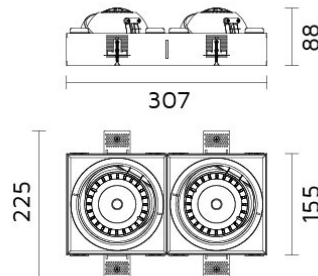

## Mini Palla Square In-Out 2 Trimless RI60-K30D60

Palla Square In-Out

158x310

### Square Adjustable Trimless recessed mounted downlight with LED

- Twin Light heads: Retractable, 350° rotatable, 30° Inward or 60° Outward tilting.
- Made from die cast aluminium in powder coat finish, light head designed with integrated heat-sink.
- Optical grade metalized polycarbonate reflector.
- Hot-aim, self-locking, tool-free adjustment.
- Safety cable included.
- Passive cooling COB LED source 3000K CRI>80 of 2x2540 nominal lumen.
- System power 2x26W; System efficacy 87,5 lm/W; 2x2275 delivered lumen.
- Optic: reflector beam angle: 60°.
- Supplied with spill ring device for minimal glare and smooth light effect.
- Supplied with non-dimming driver positioned remotely 220-240V 50/60Hz.
- Dimming options available on request.
- Design by FrancMirensi.

### Specifications

Designed and manufactured to comply with European standard EN 60598.

Product code	Finish	Color temperature	CRI	Beam angle	Dim. options	Code
RI60	10 - Black 11 - White	<b>K30-3000K</b>	>80	<b>D60-60°</b>	1-10V DC	0
					Dali	1
					Phase	2
					PWM	3
					LaserDIM	5