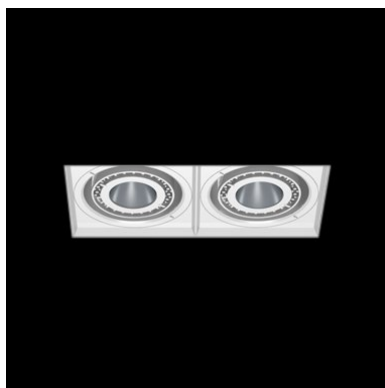

## Mini Palla Square In-Out 2 Trimless RI60-K30D60

Palla Square In-Out

158x310

### Square Adjustable Trimless recessed mounted downlight with LED

- Twin Light heads: Retractable, 350° rotatable, 30° Inward or 60° Outward tilting.
- Made from die cast aluminium in powder coat finish, light head designed with integrated heat-sink.
- Optical grade metalized polycarbonate reflector.
- Hot-aim, self-locking, tool-free adjustment.
- Safety cable included.
- Passive cooling COB LED source 3000K CRI>80 of 2x2540 nominal lumen.
- System power 2x26W; System efficacy 87,5 lm/W; 2x2275 delivered lumen.
- Optic: reflector beam angle: 60°.
- Supplied with spill ring device for minimal glare and smooth light effect.
- Supplied with non-dimming driver positioned remotely 220-240V 50/60Hz.
- Dimming options available on request.
- Design by FrancMirensi.