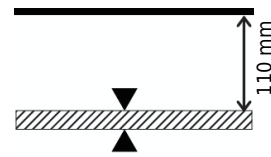

## Mini Palla Square In-Out 2 Trimless RI60-K30D60

Palla Square In-Out

158x310

### Square Adjustable Trimless recessed mounted downlight with LED

- Twin Light heads: Retractable, 350° rotatable, 30° Inward or 60° Outward tilting.
- Made from die cast aluminium in powder coat finish, light head designed with integrated heat-sink.
- Optical grade metalized polycarbonate reflector.
- Hot-aim, self-locking, tool-free adjustment.
- Safety cable included.
- Passive cooling COB LED source 3000K CRI>80 of 2x2540 nominal lumen.
- System power 2x26W; System efficacy 87,5 lm/W; 2x2275 delivered lumen.
- Optic: reflector beam angle: 60°.
- Supplied with spill ring device for minimal glare and smooth light effect.
- Supplied with non-dimming driver positioned remotely 220-240V 50/60Hz.
- Dimming options available on request.
- Design by FrancMirensi.

### Specifications

Designed and manufactured to comply with European standard EN 60598.

Product code	Finish	Color temperature	CRI	Beam angle	Dim. options	Code
RI60	10 - Black 11 - White	<b>K30-3000K</b>	>80	<b>D60-60°</b>	1-10V DC	0
					Dali	1
					Phase	2
					PWM	3
					LaserDIM	5