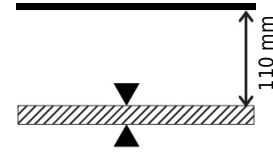

Mini Palla Square In-Out 2 Trimless RI60-K30D60

Palla Square In-Out

158x310

Square Adjustable Trimless recessed mounted downlight with LED

- Twin Light heads: Retractable, 350° rotatable, 30° Inward or 60° Outward tilting.
- Made from die cast aluminium in powder coat finish, light head designed with integrated heat-sink.
- Optical grade metalized polycarbonate reflector.
- Hot-aim, self-locking, tool-free adjustment.
- Safety cable included.
- Passive cooling COB LED source 3000K CRI>80 of 2x2540 nominal lumen.
- System power 2x26W; System efficacy 87,5 lm/W; 2x2275 delivered lumen.
- Optic: reflector beam angle: 60°.
- Supplied with spill ring device for minimal glare and smooth light effect.
- Supplied with non-dimming driver positioned remotely 220-240V 50/60Hz.
- Dimming options available on request.
- Design by FrancMirenzi.

LED source package is available on request with a preferred LED colour rendering CRI>90 and/or other colour temperature K options.

Specifications

Designed and manufactured to comply with European standard EN 60598.

Product code	Finish	Color temperature	CRI	Beam angle	Dim. options	Code
RI60	10 - Black 11 - White	K30-3000K	>80	D60-60°	1-10V DC	0
					Dali	1
					Phase	2
					PWM	3
					LaserDIM	5

Ordering code example : RI60 - __ K30 D60 __