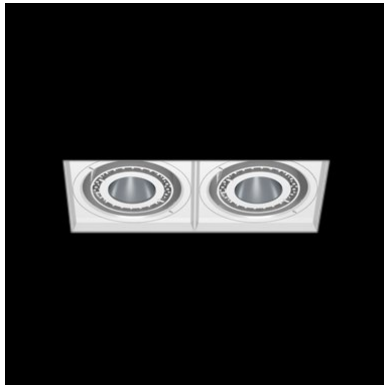

## Mini Palla Square In-Out 2 Trimless RI60-K30D60

Palla Square In-Out

158x310

### Square Adjustable Trimless recessed mounted downlight with LED

- Twin Light heads: Retractable, 350° rotatable, 30° Inward or 60° Outward tilting.
- Made from die cast aluminium in powder coat finish, light head designed with integrated heat-sink.
- Optical grade metalized polycarbonate reflector.
- Hot-aim, self-locking, tool-free adjustment.
- Safety cable included.
- Passive cooling COB LED source 3000K CRI>80 of 2x2540 nominal lumen.
- System power 2x26W; System efficacy 87,5 lm/W; 2x2275 delivered lumen.
- Optic: reflector beam angle: 60°.
- Supplied with spill ring device for minimal glare and smooth light effect.
- Supplied with non-dimming driver positioned remotely 220-240V 50/60Hz.
- Dimming options available on request.
- Design by FrancMirensi.