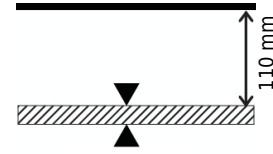

## Mini Palla Square In-Out 2 Trimless RI60-K30D60

Palla Square In-Out

158x310

### Square Adjustable Trimless recessed mounted downlight with LED

- Twin Light heads: Retractable, 350° rotatable, 30° Inward or 60° Outward tilting.
- Made from die cast aluminium in powder coat finish, light head designed with integrated heat-sink.
- Optical grade metalized polycarbonate reflector.
- Hot-aim, self-locking, tool-free adjustment.
- Safety cable included.
- Passive cooling COB LED source 3000K CRI>80 of 2x2540 nominal lumen.
- System power 2x26W; System efficacy 87,5 lm/W; 2x2275 delivered lumen.
- Optic: reflector beam angle: 60°.
- Supplied with spill ring device for minimal glare and smooth light effect.
- Supplied with non-dimming driver positioned remotely 220-240V 50/60Hz.
- Dimming options available on request.
- Design by FrancMirensi.

### Specifications

Designed and manufactured to comply with European standard EN 60598.

Product code	Finish	Color temperature	CRI	Beam angle	Dim. options	Code
RI60	10 - Black 11 - White	<b>K30-3000K</b>	>80	<b>D60-60°</b>	1-10V DC	0
					Dali	1
					Phase	2
					PWM	3
					LaserDIM	5