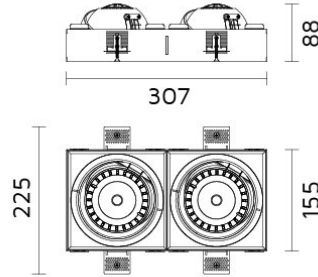

Mini Palla Square In-Out 2 Trimless RI60-K30D60

Palla Square In-Out

158x310

Square Adjustable Trimless recessed mounted downlight with LED

- Twin Light heads: Retractable, 350° rotatable, 30° Inward or 60° Outward tilting.
- Made from die cast aluminium in powder coat finish, light head designed with integrated heat-sink.
- Optical grade metalized polycarbonate reflector.
- Hot-aim, self-locking, tool-free adjustment.
- Safety cable included.
- Passive cooling COB LED source 3000K CRI>80 of 2x2540 nominal lumen.
- System power 2x26W; System efficacy 87,5 lm/W; 2x2275 delivered lumen.
- Optic: reflector beam angle: 60°.
- Supplied with spill ring device for minimal glare and smooth light effect.
- Supplied with non-dimming driver positioned remotely 220-240V 50/60Hz.
- Dimming options available on request.
- Design by FrancMirenzi.

LED source package is available on request with a preferred LED colour rendering CRI>90 and/or other colour temperature K options.

Specifications

Designed and manufactured to comply with European standard EN 60598.

Product code	Finish	Color temperature	CRI	Beam angle	Dim. options	Code
RI60	10 - Black 11 - White	K30-3000K	>80	D60-60°	1-10V DC	0
					Dali	1
					Phase	2
					PWM	3
					LaserDIM	5

Ordering code example : RI60 - __ K30 D60 __