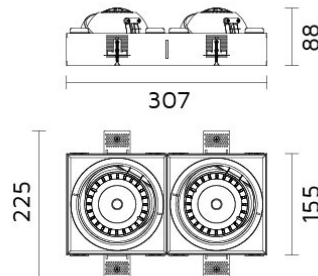

## Mini Palla Square In-Out 2 Trimless RI60-K30D30

Palla Square In-Out

158x310

### Square Adjustable Trimless recessed mounted downlight with LED

- Twin Light heads: Retractable, 350° rotatable, 30° Inward or 60° Outward tilting.
- Made from die cast aluminium in powder coat finish, light head designed with integrated heat-sink.
- Optical grade metalized polycarbonate reflector.
- Hot-aim, self-locking, tool-free adjustment.
- Safety cable included.
- Passive cooling COB LED source 3000K CRI>80 of 2x2540 nominal lumen.
- System power 2x26W; System efficacy 87,5 lm/W; 2x2275 delivered lumen.
- Optic: reflector beam angle: 30°.
- Supplied with spill ring device for minimal glare and smooth light effect.
- Supplied with non-dimming driver positioned remotely 220-240V 50/60Hz.
- Dimming options available on request.
- Design by FrancMirensi.

### Specifications

Designed and manufactured to comply with European standard EN 60598.

Product code	Finish	Color temperature	CRI	Beam angle	Dim. options	Code
RI60	10 - Black 11 - White	<b>K30</b> -3000K	>80	<b>D30</b> -30°	1-10V DC	0
					Dali	1
					Phase	2
					PWM	3
					LaserDIM	5