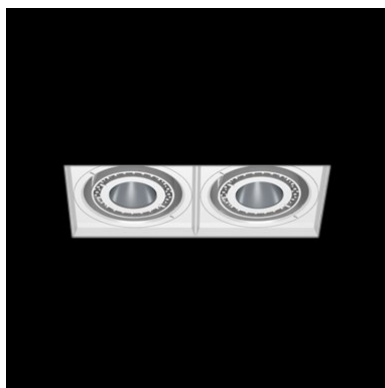

Mini Palla Square In-Out 2 Trimless RI60-K30D30

Palla Square In-Out

158x310

Square Adjustable Trimless recessed mounted downlight with LED

- Twin Light heads: Retractable, 350° rotatable, 30° Inward or 60° Outward tilting.
- Made from die cast aluminium in powder coat finish, light head designed with integrated heat-sink.
- Optical grade metalized polycarbonate reflector.
- Hot-aim, self-locking, tool-free adjustment.
- Safety cable included.
- Passive cooling COB LED source 3000K CRI>80 of 2x2540 nominal lumen.
- System power 2x26W; System efficacy 87,5 lm/W; 2x2275 delivered lumen.
- Optic: reflector beam angle: 30°.
- Supplied with spill ring device for minimal glare and smooth light effect.
- Supplied with non-dimming driver positioned remotely 220-240V 50/60Hz.
- Dimming options available on request.
- Design by FrancMirensi.

LED source package is available on request with a preferred LED colour rendering CRI>90 and/or other colour temperature K options.

Specifications

Designed and manufactured to comply with European standard EN 60598.