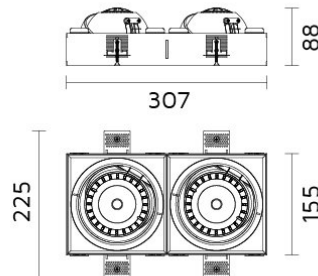

Mini Palla Square In-Out 2 Trimless RI60-K30D30

Palla Square In-Out

158x310

Square Adjustable Trimless recessed mounted downlight with LED

- Twin Light heads: Retractable, 350° rotatable, 30° Inward or 60° Outward tilting.
- Made from die cast aluminium in powder coat finish, light head designed with integrated heat-sink.
- Optical grade metalized polycarbonate reflector.
- Hot-aim, self-locking, tool-free adjustment.
- Safety cable included.
- Passive cooling COB LED source 3000K CRI>80 of 2x2540 nominal lumen.
- System power 2x26W; System efficacy 87,5 lm/W; 2x2275 delivered lumen.
- Optic: reflector beam angle: 30°.
- Supplied with spill ring device for minimal glare and smooth light effect.
- Supplied with non-dimming driver positioned remotely 220-240V 50/60Hz.
- Dimming options available on request.
- Design by FrancMirensi.

LED source package is available on request with a preferred LED colour rendering CRI>90 and/or other colour temperature K options.

Specifications

Designed and manufactured to comply with European standard EN 60598.

Product code	Finish	Color temperature	CRI	Beam angle	Dim. options	Code
RI60	10 - Black 11 - White	K30 -3000K	>80	D30 -30°	1-10V DC	0
					Dali	1
					Phase	2
					PWM	3
					LaserDIM	5

Ordering code example : RI60 - __ K30 D30 __