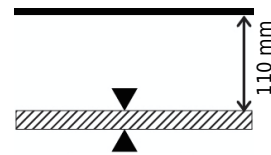

## Mini Palla Square In-Out 2 Trimless RI60-K30D30

Palla Square In-Out

158x310

### Square Adjustable Trimless recessed mounted downlight with LED

- Twin Light heads: Retractable, 350° rotatable, 30° Inward or 60° Outward tilting.
- Made from die cast aluminium in powder coat finish, light head designed with integrated heat-sink.
- Optical grade metalized polycarbonate reflector.
- Hot-aim, self-locking, tool-free adjustment.
- Safety cable included.
- Passive cooling COB LED source 3000K CRI>80 of 2x2540 nominal lumen.
- System power 2x26W; System efficacy 87,5 lm/W; 2x2275 delivered lumen.
- Optic: reflector beam angle: 30°.
- Supplied with spill ring device for minimal glare and smooth light effect.
- Supplied with non-dimming driver positioned remotely 220-240V 50/60Hz.
- Dimming options available on request.
- Design by FrancMirensi.

### Specifications

Designed and manufactured to comply with European standard EN 60598.

Product code	Finish	Color temperature	CRI	Beam angle	Dim. options	Code
RI60	10 - Black 11 - White	<b>K30</b> -3000K	>80	<b>D30</b> -30°	1-10V DC	0
					Dali	1
					Phase	2
					PWM	3
					LaserDIM	5