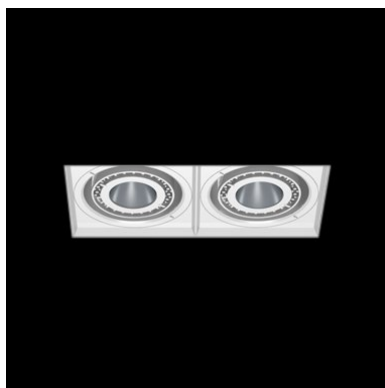

Mini Palla Square In-Out 2 Trimless RI60-K30D30

Palla Square In-Out

158x310

Square Adjustable Trimless recessed mounted downlight with LED

- Twin Light heads: Retractable, 350° rotatable, 30° Inward or 60° Outward tilting.
- Made from die cast aluminium in powder coat finish, light head designed with integrated heat-sink.
- Optical grade metalized polycarbonate reflector.
- Hot-aim, self-locking, tool-free adjustment.
- Safety cable included.
- Passive cooling COB LED source 3000K CRI>80 of 2x2540 nominal lumen.
- System power 2x26W; System efficacy 87,5 lm/W; 2x2275 delivered lumen.
- Optic: reflector beam angle: 30°.
- Supplied with spill ring device for minimal glare and smooth light effect.
- Supplied with non-dimming driver positioned remotely 220-240V 50/60Hz.
- Dimming options available on request.
- Design by FrancMirenzi.

LED source package is available on request with a preferred LED colour rendering CRI>90 and/or other colour temperature K options.

Specifications

Designed and manufactured to comply with European standard EN 60598.