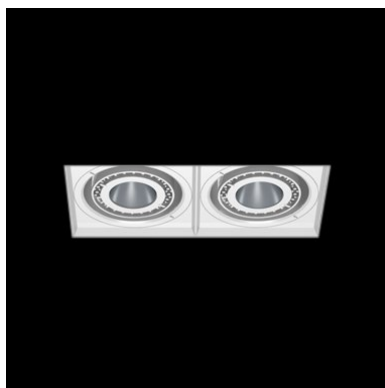

## Mini Palla Square In-Out 2 Trimless RI60-K30D30

Palla Square In-Out

158x310

### Square Adjustable Trimless recessed mounted downlight with LED

- Twin Light heads: Retractable, 350° rotatable, 30° Inward or 60° Outward tilting.
- Made from die cast aluminium in powder coat finish, light head designed with integrated heat-sink.
- Optical grade metalized polycarbonate reflector.
- Hot-aim, self-locking, tool-free adjustment.
- Safety cable included.
- Passive cooling COB LED source 3000K CRI>80 of 2x2540 nominal lumen.
- System power 2x26W; System efficacy 87,5 lm/W; 2x2275 delivered lumen.
- Optic: reflector beam angle: 30°.
- Supplied with spill ring device for minimal glare and smooth light effect.
- Supplied with non-dimming driver positioned remotely 220-240V 50/60Hz.
- Dimming options available on request.
- Design by FrancMirensi.