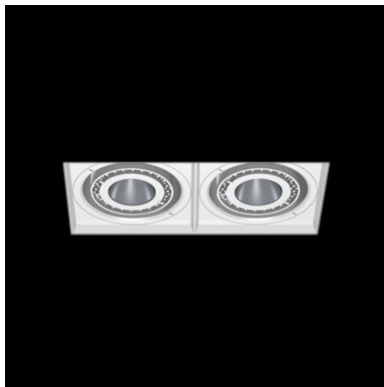

Mini Palla Square In-Out 2 Trimless RI60-K30D30

Palla Square In-Out

158x310

Square Adjustable Trimless recessed mounted downlight with LED

- Twin Light heads: Retractable, 350° rotatable, 30° Inward or 60° Outward tilting.
- Made from die cast aluminium in powder coat finish, light head designed with integrated heat-sink.
- Optical grade metalized polycarbonate reflector.
- Hot-aim, self-locking, tool-free adjustment.
- Safety cable included.
- Passive cooling COB LED source 3000K CRI>80 of 2x2540 nominal lumen.
- System power 2x26W; System efficacy 87,5 lm/W; 2x2275 delivered lumen.
- Optic: reflector beam angle: 30°.
- Supplied with spill ring device for minimal glare and smooth light effect.
- Supplied with non-dimming driver positioned remotely 220-240V 50/60Hz.
- Dimming options available on request.
- Design by FrancMirensi.

LED source package is available on request with a preferred LED colour rendering CRI>90 and/or other colour temperature K options.

Specifications

Designed and manufactured to comply with European standard EN 60598.