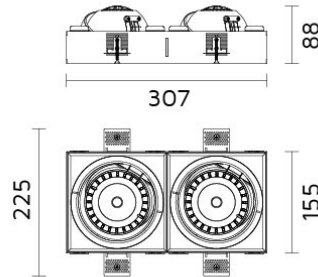

Mini Palla Square In-Out 2 Trimless RI60-K30D30

Palla Square In-Out

158x310

Square Adjustable Trimless recessed mounted downlight with LED

- Twin Light heads: Retractable, 350° rotatable, 30° Inward or 60° Outward tilting.
- Made from die cast aluminium in powder coat finish, light head designed with integrated heat-sink.
- Optical grade metalized polycarbonate reflector.
- Hot-aim, self-locking, tool-free adjustment.
- Safety cable included.
- Passive cooling COB LED source 3000K CRI>80 of 2x2540 nominal lumen.
- System power 2x26W; System efficacy 87,5 lm/W; 2x2275 delivered lumen.
- Optic: reflector beam angle: 30°.
- Supplied with spill ring device for minimal glare and smooth light effect.
- Supplied with non-dimming driver positioned remotely 220-240V 50/60Hz.
- Dimming options available on request.
- Design by FrancMirensi.

LED source package is available on request with a preferred LED colour rendering CRI>90 and/or other colour temperature K options.

Specifications

Designed and manufactured to comply with European standard EN 60598.

Product code	Finish	Color temperature	CRI	Beam angle	Dim. options	Code
RI60	10 - Black 11 - White	K30 -3000K	>80	D30 -30°	1-10V DC	0
					Dali	1
					Phase	2
					PWM	3
					LaserDIM	5

Ordering code example : RI60 - __ K30 D30 __