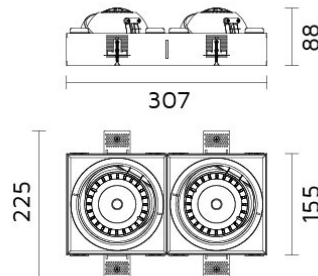

Mini Palla Square In-Out 2 Trimless RI60-K30D30

Palla Square In-Out

158x310

Square Adjustable Trimless recessed mounted downlight with LED

- Twin Light heads: Retractable, 350° rotatable, 30° Inward or 60° Outward tilting.
- Made from die cast aluminium in powder coat finish, light head designed with integrated heat-sink.
- Optical grade metalized polycarbonate reflector.
- Hot-aim, self-locking, tool-free adjustment.
- Safety cable included.
- Passive cooling COB LED source 3000K CRI>80 of 2x2540 nominal lumen.
- System power 2x26W; System efficacy 87,5 lm/W; 2x2275 delivered lumen.
- Optic: reflector beam angle: 30°.
- Supplied with spill ring device for minimal glare and smooth light effect.
- Supplied with non-dimming driver positioned remotely 220-240V 50/60Hz.
- Dimming options available on request.
- Design by FrancMirenzi.

LED source package is available on request with a preferred LED colour rendering CRI>90 and/or other colour temperature K options.

Specifications

Designed and manufactured to comply with European standard EN 60598.

Product code	Finish	Color temperature	CRI	Beam angle	Dim. options	Code
RI60	10 - Black 11 - White	K30-3000K	>80	D30-30°	1-10V DC	0
					Dali	1
					Phase	2
					PWM	3
					LaserDIM	5

Ordering code example : RI60 - __ K30 D30 __