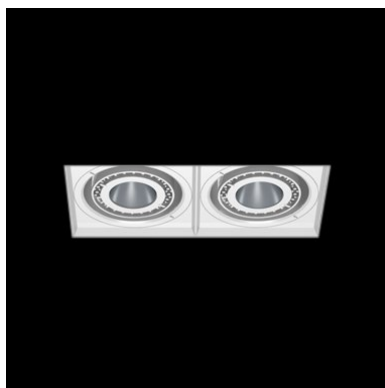

Mini Palla Square In-Out 2 Trimless RI60-K30D16

Palla Square In-Out

158x310

Square Adjustable Trimless recessed mounted downlight with LED

- Twin Light heads: Retractable, 350° rotatable, 30° Inward or 60° Outward tilting.
- Made from die cast aluminium in powder coat finish, light head designed with integrated heat-sink.
- Optical grade metalized polycarbonate reflector.
- Hot-aim, self-locking, tool-free adjustment.
- Safety cable included.
- Passive cooling COB LED source 3000K CRI>80 of 2x2540 nominal lumen.
- System power 2x26W; System efficacy 87,9 lm/W; 2x2285 delivered lumen.
- Optic: reflector beam angle: 16°.
- Supplied with spill ring device for minimal glare and smooth light effect.
- Supplied with non-dimming driver positioned remotely 220-240V 50/60Hz.
- Dimming options available on request.
- Design by FrancMirensi.

LED source package is available on request with a preferred LED colour rendering CRI>90 and/or other colour temperature K options.

Specifications

Designed and manufactured to comply with European standard EN 60598.