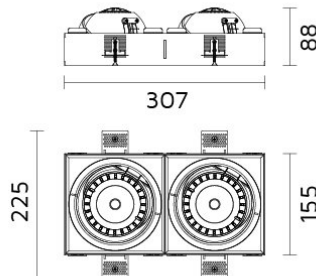

Mini Palla Square In-Out 2 Trimless RI60-K30D16

Palla Square In-Out

158x310

Square Adjustable Trimless recessed mounted downlight with LED

- Twin Light heads: Retractable, 350° rotatable, 30° Inward or 60° Outward tilting.
- Made from die cast aluminium in powder coat finish, light head designed with integrated heat-sink.
- Optical grade metalized polycarbonate reflector.
- Hot-aim, self-locking, tool-free adjustment.
- Safety cable included.
- Passive cooling COB LED source 3000K CRI>80 of 2x2540 nominal lumen.
- System power 2x26W; System efficacy 87,9 lm/W; 2x2285 delivered lumen.
- Optic: reflector beam angle: 16°.
- Supplied with spill ring device for minimal glare and smooth light effect.
- Supplied with non-dimming driver positioned remotely 220-240V 50/60Hz.
- Dimming options available on request.
- Design by FrancMirenzi.

LED source package is available on request with a preferred LED colour rendering CRI>90 and/or other colour temperature K options.

Specifications

Designed and manufactured to comply with European standard EN 60598.

Product code	Finish	Color temperature	CRI	Beam angle	Dim. options	Code
RI60	10 - Black 11 - White	K30 -3000K	>80	D16 -16°	1-10V DC	0
					Dali	1
					Phase	2
					PWM	3
					LaserDIM	5

Ordering code example : RI60 - __ K30 D16 __