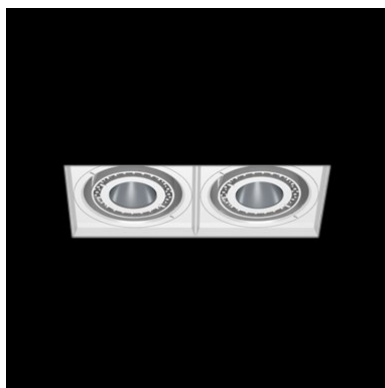

Mini Palla Square In-Out 2 Trimless RI60-K30D16

Palla Square In-Out

158x310

Square Adjustable Trimless recessed mounted downlight with LED

- Twin Light heads: Retractable, 350° rotatable, 30° Inward or 60° Outward tilting.
- Made from die cast aluminium in powder coat finish, light head designed with integrated heat-sink.
- Optical grade metalized polycarbonate reflector.
- Hot-aim, self-locking, tool-free adjustment.
- Safety cable included.
- Passive cooling COB LED source 3000K CRI>80 of 2x2540 nominal lumen.
- System power 2x26W; System efficacy 87,9 lm/W; 2x2285 delivered lumen.
- Optic: reflector beam angle: 16°.
- Supplied with spill ring device for minimal glare and smooth light effect.
- Supplied with non-dimming driver positioned remotely 220-240V 50/60Hz.
- Dimming options available on request.
- Design by FrancMirenzi.

LED source package is available on request with a preferred LED colour rendering CRI>90 and/or other colour temperature K options.

Specifications

Designed and manufactured to comply with European standard EN 60598.