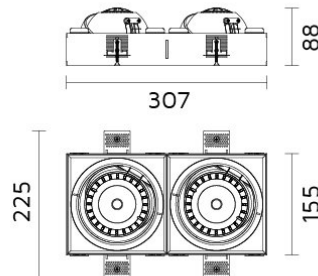

Mini Palla Square In-Out 2 Trimless RI60-K30D16

Palla Square In-Out

158x310

Square Adjustable Trimless recessed mounted downlight with LED

- Twin Light heads: Retractable, 350° rotatable, 30° Inward or 60° Outward tilting.
- Made from die cast aluminium in powder coat finish, light head designed with integrated heat-sink.
- Optical grade metalized polycarbonate reflector.
- Hot-aim, self-locking, tool-free adjustment.
- Safety cable included.
- Passive cooling COB LED source 3000K CRI>80 of 2x2540 nominal lumen.
- System power 2x26W; System efficacy 87,9 lm/W; 2x2285 delivered lumen.
- Optic: reflector beam angle: 16°.
- Supplied with spill ring device for minimal glare and smooth light effect.
- Supplied with non-dimming driver positioned remotely 220-240V 50/60Hz.
- Dimming options available on request.
- Design by FrancMirenzi.

LED source package is available on request with a preferred LED colour rendering CRI>90 and/or other colour temperature K options.

Specifications

Designed and manufactured to comply with European standard EN 60598.

Product code	Finish	Color temperature	CRI	Beam angle	Dim. options	Code
RI60	10 - Black 11 - White	K30-3000K	>80	D16-16°	1-10V DC	0
					Dali	1
					Phase	2
					PWM	3
					LaserDIM	5

Ordering code example : RI60 - __ K30 D16 __