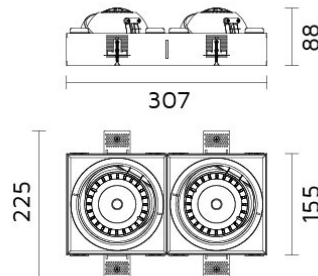

Mini Palla Square In-Out 2 Trimless RI60-K30D16

Palla Square In-Out

158x310

Square Adjustable Trimless recessed mounted downlight with LED

- Twin Light heads: Retractable, 350° rotatable, 30° Inward or 60° Outward tilting.
- Made from die cast aluminium in powder coat finish, light head designed with integrated heat-sink.
- Optical grade metalized polycarbonate reflector.
- Hot-aim, self-locking, tool-free adjustment.
- Safety cable included.
- Passive cooling COB LED source 3000K CRI>80 of 2x2540 nominal lumen.
- System power 2x26W; System efficacy 87,9 lm/W; 2x2285 delivered lumen.
- Optic: reflector beam angle: 16°.
- Supplied with spill ring device for minimal glare and smooth light effect.
- Supplied with non-dimming driver positioned remotely 220-240V 50/60Hz.
- Dimming options available on request.
- Design by FrancMirensi.

LED source package is available on request with a preferred LED colour rendering CRI>90 and/or other colour temperature K options.

Specifications

Designed and manufactured to comply with European standard EN 60598.

Product code	Finish	Color temperature	CRI	Beam angle	Dim. options	Code
RI60	10 - Black 11 - White	K30 -3000K	>80	D16 -16°	1-10V DC	0
					Dali	1
					Phase	2
					PWM	3
					LaserDIM	5

Ordering code example : RI60 - __ K30 D16 __