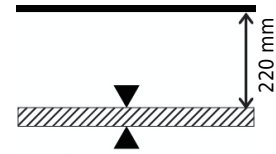

Mini Palla Round In-Out 2 Trimless RE69-K30D60

Palla Round In-Out

307x162

Round Adjustable Trimless recessed mounted downlight with LED

- Twin Light heads: Retractable, 350° rotatable, 30° Inward or 60° Outward tilting.
- Made from die cast aluminium in powder coat finish, light head designed with integrated heat-sink.
- Optical grade metalized polycarbonate reflector.
- Hot-aim, self-locking, tool-free adjustment.
- Safety cable included.
- Passive cooling COB LED source 3000K CRI>80 of 2x2540 nominal lumen.
- System power 2x26W; System efficacy 87,5 lm/W; 2x2275 delivered lumen.
- Optic: reflector beam angle: 60°.
- Supplied with spill ring device for minimal glare and smooth light effect.
- Supplied with non-dimming driver positioned remotely 220-240V 50/60Hz.
- Dimming options available on request.
- Design by FrancMirensi.

LED source package is available on request with a preferred LED colour rendering CRI>90 and/or other colour temperature K options.

Specifications

Designed and manufactured to comply with European standard EN 60598.

Product code	Finish	Color temperature	CRI	Beam angle	Dim. options	Code
RE69	10 - Black 11 - White	K30-3000K	>80	D60-60°	1-10V DC	0
					Dali	1
					Phase	2
					PWM	3
					LaserDIM	5

Ordering code example : RE69 - __ K30 D60 __