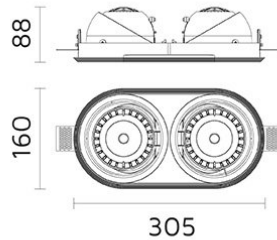

## Mini Palla Round In-Out 2 Trimless RE69-K30D60

Palla Round In-Out

307x162

### Round Adjustable Trimless recessed mounted downlight with LED

- Twin Light heads: Retractable, 350° rotatable, 30° Inward or 60° Outward tilting.
- Made from die cast aluminium in powder coat finish, light head designed with integrated heat-sink.
- Optical grade metalized polycarbonate reflector.
- Hot-aim, self-locking, tool-free adjustment.
- Safety cable included.
- Passive cooling COB LED source 3000K CRI>80 of 2x2540 nominal lumen.
- System power 2x26W; System efficacy 87,5 lm/W; 2x2275 delivered lumen.
- Optic: reflector beam angle: 60°.
- Supplied with spill ring device for minimal glare and smooth light effect.
- Supplied with non-dimming driver positioned remotely 220-240V 50/60Hz.
- Dimming options available on request.
- Design by FrancMirensi.

#### Specifications

Designed and manufactured to comply with European standard EN 60598.

Product code	Finish	Color temperature	CRI	Beam angle	Dim. options	Code
RE69	10 - Black 11 - White	<b>K30-3000K</b>	>80	<b>D60-60°</b>	1-10V DC	0
					Dali	1
					Phase	2
					PWM	3
					LaserDIM	5