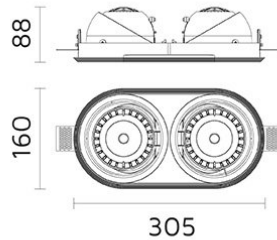

Mini Palla Round In-Out 2 Trimless RE69-K30D60

Palla Round In-Out

307x162

Round Adjustable Trimless recessed mounted downlight with LED

- Twin Light heads: Retractable, 350° rotatable, 30° Inward or 60° Outward tilting.
- Made from die cast aluminium in powder coat finish, light head designed with integrated heat-sink.
- Optical grade metalized polycarbonate reflector.
- Hot-aim, self-locking, tool-free adjustment.
- Safety cable included.
- Passive cooling COB LED source 3000K CRI>80 of 2x2540 nominal lumen.
- System power 2x26W; System efficacy 87,5 lm/W; 2x2275 delivered lumen.
- Optic: reflector beam angle: 60°.
- Supplied with spill ring device for minimal glare and smooth light effect.
- Supplied with non-dimming driver positioned remotely 220-240V 50/60Hz.
- Dimming options available on request.
- Design by FrancMirensi.

LED source package is available on request with a preferred LED colour rendering CRI>90 and/or other colour temperature K options.

Specifications

Designed and manufactured to comply with European standard EN 60598.

Product code	Finish	Color temperature	CRI	Beam angle	Dim. options	Code
RE69	10 - Black 11 - White	K30-3000K	>80	D60-60°	1-10V DC	0
					Dali	1
					Phase	2
					PWM	3
					LaserDIM	5

Ordering code example : RE69 - __ K30 D60 __