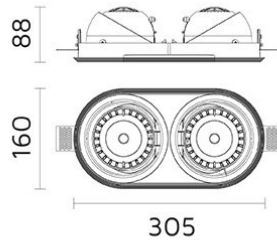

## Mini Palla Round In-Out 2 Trimless RE69-K30D60

Palla Round In-Out

307x162

### Round Adjustable Trimless recessed mounted downlight with LED

- Twin Light heads: Retractable, 350° rotatable, 30° Inward or 60° Outward tilting.
- Made from die cast aluminium in powder coat finish, light head designed with integrated heat-sink.
- Optical grade metalized polycarbonate reflector.
- Hot-aim, self-locking, tool-free adjustment.
- Safety cable included.
- Passive cooling COB LED source 3000K CRI>80 of 2x2540 nominal lumen.
- System power 2x26W; System efficacy 87,5 lm/W; 2x2275 delivered lumen.
- Optic: reflector beam angle: 60°.
- Supplied with spill ring device for minimal glare and smooth light effect.
- Supplied with non-dimming driver positioned remotely 220-240V 50/60Hz.
- Dimming options available on request.
- Design by FrancMirensi.

### Specifications

Designed and manufactured to comply with European standard EN 60598.

Product code	Finish	Color temperature	CRI	Beam angle	Dim. options	Code
RE69	10 - Black 11 - White	<b>K30-3000K</b>	>80	<b>D60-60°</b>	1-10V DC	0
					Dali	1
					Phase	2
					PWM	3
					LaserDIM	5