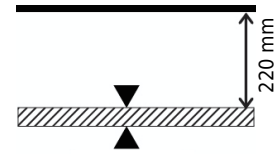

## Mini Palla Round In-Out 2 Trimless RE69-K30D60

Palla Round In-Out

307x162

### Round Adjustable Trimless recessed mounted downlight with LED

- Twin Light heads: Retractable, 350° rotatable, 30° Inward or 60° Outward tilting.
- Made from die cast aluminium in powder coat finish, light head designed with integrated heat-sink.
- Optical grade metalized polycarbonate reflector.
- Hot-aim, self-locking, tool-free adjustment.
- Safety cable included.
- Passive cooling COB LED source 3000K CRI>80 of 2x2540 nominal lumen.
- System power 2x26W; System efficacy 87,5 lm/W; 2x2275 delivered lumen.
- Optic: reflector beam angle: 60°.
- Supplied with spill ring device for minimal glare and smooth light effect.
- Supplied with non-dimming driver positioned remotely 220-240V 50/60Hz.
- Dimming options available on request.
- Design by FrancMirensi.

### Specifications

Designed and manufactured to comply with European standard EN 60598.

Product code	Finish	Color temperature	CRI	Beam angle	Dim. options	Code
RE69	10 - Black 11 - White	<b>K30-3000K</b>	>80	<b>D60-60°</b>	1-10V DC	0
					Dali	1
					Phase	2
					PWM	3
					LaserDIM	5