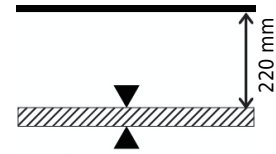

## Mini Palla Round In-Out 2 Trimless RE69-K30D60

Palla Round In-Out

307x162

### Round Adjustable Trimless recessed mounted downlight with LED

- Twin Light heads: Retractable, 350° rotatable, 30° Inward or 60° Outward tilting.
- Made from die cast aluminium in powder coat finish, light head designed with integrated heat-sink.
- Optical grade metalized polycarbonate reflector.
- Hot-aim, self-locking, tool-free adjustment.
- Safety cable included.
- Passive cooling COB LED source 3000K CRI>80 of 2x2540 nominal lumen.
- System power 2x26W; System efficacy 87,5 lm/W; 2x2275 delivered lumen.
- Optic: reflector beam angle: 60°.
- Supplied with spill ring device for minimal glare and smooth light effect.
- Supplied with non-dimming driver positioned remotely 220-240V 50/60Hz.
- Dimming options available on request.
- Design by FrancMirensi.

#### Specifications

Designed and manufactured to comply with European standard EN 60598.

Product code	Finish	Color temperature	CRI	Beam angle	Dim. options	Code
RE69	10 - Black 11 - White	<b>K30-3000K</b>	>80	<b>D60-60°</b>	1-10V DC	0
					Dali	1
					Phase	2
					PWM	3
					LaserDIM	5