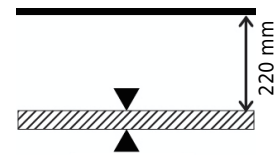

## Mini Palla Round In-Out 2 Trim

## RE66-K30D60

Palla Round In-Out

295x150

### Round Adjustable Trim recessed mounted downlight with LED

- Twin Light heads: Retractable, 350° rotatable, 30° Inward or 60° Outward tilting.
- Made from die cast aluminium in powder coat finish, light head designed with integrated heat-sink.
- Optical grade metalized polycarbonate reflector.
- Hot-aim, self-locking, tool-free adjustment.
- Safety cable included.
- Passive cooling COB LED source 3000K CRI>80 of 2x2540 nominal lumen.
- System power 2x26W; System efficacy 87,5 lm/W; 2x2275 delivered lumen.
- Optic: reflector beam angle: 60°.
- Supplied with spill ring device for minimal glare and smooth light effect.
- Supplied with non-dimming driver positioned remotely 220-240V 50/60Hz.
- Dimming options available on request.
- Trimless version is available.
- Design by FrancMirenzi.

### Specifications

Designed and manufactured to comply with European standard EN 60598.

Product code	Finish	Color temperature	CRI	Beam angle	Dim. options	Code
RE66	10 - Black 11 - White	<b>K30-3000K</b>	>80	<b>D60-60°</b>	1-10V DC	0
					Dali	1
					Phase	2
					PWM	3
					LaserDIM	5