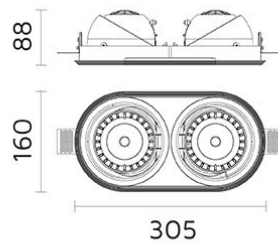

## Mini Palla Round In-Out 2 Trim

## RE66-K30D60

Palla Round In-Out

295x150

### Round Adjustable Trim recessed mounted downlight with LED

- Twin Light heads: Retractable, 350° rotatable, 30° Inward or 60° Outward tilting.
- Made from die cast aluminium in powder coat finish, light head designed with integrated heat-sink.
- Optical grade metalized polycarbonate reflector.
- Hot-aim, self-locking, tool-free adjustment.
- Safety cable included.
- Passive cooling COB LED source 3000K CRI>80 of 2x2540 nominal lumen.
- System power 2x26W; System efficacy 87,5 lm/W; 2x2275 delivered lumen.
- Optic: reflector beam angle: 60°.
- Supplied with spill ring device for minimal glare and smooth light effect.
- Supplied with non-dimming driver positioned remotely 220-240V 50/60Hz.
- Dimming options available on request.
- Trimless version is available.
- Design by FrancMirenzi.

### Specifications

Designed and manufactured to comply with European standard EN 60598.

Product code	Finish	Color temperature	CRI	Beam angle	Dim. options	Code
RE66	10 - Black 11 - White	<b>K30-3000K</b>	>80	<b>D60-60°</b>	1-10V DC	0
					Dali	1
					Phase	2
					PWM	3
					LaserDIM	5