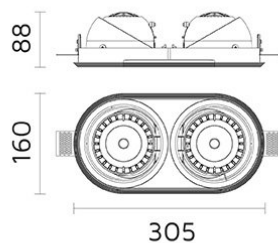

## Mini Palla Round In-Out 2 Trimless RE69-K30D30

Palla Round In-Out

307x162

### Round Adjustable Trimless recessed mounted downlight with LED

- Twin Light heads: Retractable, 350° rotatable, 30° Inward or 60° Outward tilting.
- Made from die cast aluminium in powder coat finish, light head designed with integrated heat-sink.
- Optical grade metalized polycarbonate reflector.
- Hot-aim, self-locking, tool-free adjustment.
- Safety cable included.
- Passive cooling COB LED source 3000K CRI>80 of 2x2540 nominal lumen.
- System power 2x26W; System efficacy 87,5 lm/W; 2x2275 delivered lumen.
- Optic: reflector beam angle: 30°.
- Supplied with spill ring device for minimal glare and smooth light effect.
- Supplied with non-dimming driver positioned remotely 220-240V 50/60Hz.
- Dimming options available on request.
- Design by FrancMirenzi.

### Specifications

Designed and manufactured to comply with European standard EN 60598.

Product code	Finish	Color temperature	CRI	Beam angle	Dim. options	Code
RE69	10 - Black 11 - White	<b>K30-3000K</b>	>80	<b>D30-30°</b>	1-10V DC	0
					Dali	1
					Phase	2
					PWM	3
					LaserDIM	5