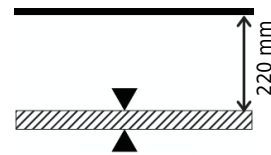

## Mini Palla Round In-Out 2 Trimless RE69-K30D30

Palla Round In-Out

307x162

### Round Adjustable Trimless recessed mounted downlight with LED

- Twin Light heads: Retractable, 350° rotatable, 30° Inward or 60° Outward tilting.
- Made from die cast aluminium in powder coat finish, light head designed with integrated heat-sink.
- Optical grade metalized polycarbonate reflector.
- Hot-aim, self-locking, tool-free adjustment.
- Safety cable included.
- Passive cooling COB LED source 3000K CRI>80 of 2x2540 nominal lumen.
- System power 2x26W; System efficacy 87,5 lm/W; 2x2275 delivered lumen.
- Optic: reflector beam angle: 30°.
- Supplied with spill ring device for minimal glare and smooth light effect.
- Supplied with non-dimming driver positioned remotely 220-240V 50/60Hz.
- Dimming options available on request.
- Design by FrancMirenzi.

### Specifications

Designed and manufactured to comply with European standard EN 60598.

Product code	Finish	Color temperature	CRI	Beam angle	Dim. options	Code
RE69	10 - Black 11 - White	<b>K30-3000K</b>	>80	<b>D30-30°</b>	1-10V DC	0
					Dali	1
					Phase	2
					PWM	3
					LaserDIM	5