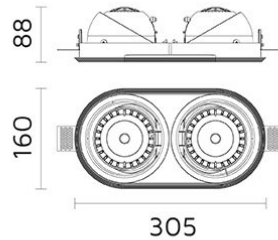

## Mini Palla Round In-Out 2 Trimless RE69-K30D30

Palla Round In-Out

307x162

### Round Adjustable Trimless recessed mounted downlight with LED

- Twin Light heads: Retractable, 350° rotatable, 30° Inward or 60° Outward tilting.
- Made from die cast aluminium in powder coat finish, light head designed with integrated heat-sink.
- Optical grade metalized polycarbonate reflector.
- Hot-aim, self-locking, tool-free adjustment.
- Safety cable included.
- Passive cooling COB LED source 3000K CRI>80 of 2x2540 nominal lumen.
- System power 2x26W; System efficacy 87,5 lm/W; 2x2275 delivered lumen.
- Optic: reflector beam angle: 30°.
- Supplied with spill ring device for minimal glare and smooth light effect.
- Supplied with non-dimming driver positioned remotely 220-240V 50/60Hz.
- Dimming options available on request.
- Design by FrancMirensi.

### Specifications

Designed and manufactured to comply with European standard EN 60598.

Product code	Finish	Color temperature	CRI	Beam angle	Dim. options	Code
RE69	10 - Black 11 - White	<b>K30-3000K</b>	>80	<b>D30-30°</b>	1-10V DC	0
					Dali	1
					Phase	2
					PWM	3
					LaserDIM	5