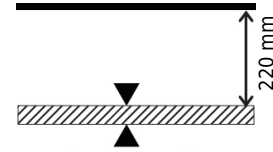

## Mini Palla Round In-Out 2 Trimless RE69-K30D30

Palla Round In-Out

307x162

### Round Adjustable Trimless recessed mounted downlight with LED

- Twin Light heads: Retractable, 350° rotatable, 30° Inward or 60° Outward tilting.
- Made from die cast aluminium in powder coat finish, light head designed with integrated heat-sink.
- Optical grade metalized polycarbonate reflector.
- Hot-aim, self-locking, tool-free adjustment.
- Safety cable included.
- Passive cooling COB LED source 3000K CRI>80 of 2x2540 nominal lumen.
- System power 2x26W; System efficacy 87,5 lm/W; 2x2275 delivered lumen.
- Optic: reflector beam angle: 30°.
- Supplied with spill ring device for minimal glare and smooth light effect.
- Supplied with non-dimming driver positioned remotely 220-240V 50/60Hz.
- Dimming options available on request.
- Design by FrancMirensi.

### Specifications

Designed and manufactured to comply with European standard EN 60598.

Product code	Finish	Color temperature	CRI	Beam angle	Dim. options	Code
RE69	10 - Black 11 - White	<b>K30-3000K</b>	>80	<b>D30-30°</b>	1-10V DC	0
					Dali	1
					Phase	2
					PWM	3
					LaserDIM	5