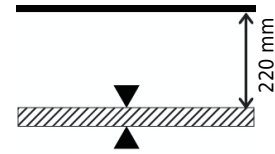

## Mini Palla Round In-Out 2 Trimless RE69-K30D16

Palla Round In-Out

307x162

### Round Adjustable Trimless recessed mounted downlight with LED

- Twin Light heads: Retractable, 350° rotatable, 30° Inward or 60° Outward tilting.
- Made from die cast aluminium in powder coat finish, light head designed with integrated heat-sink.
- Optical grade metalized polycarbonate reflector.
- Hot-aim, self-locking, tool-free adjustment.
- Safety cable included.
- Passive cooling COB LED source 3000K CRI>80 of 2x2540 nominal lumen.
- System power 2x26W; System efficacy 87,9 lm/W; 2x2285 delivered lumen.
- Optic: reflector beam angle: 16°.
- Supplied with spill ring device for minimal glare and smooth light effect.
- Supplied with non-dimming driver positioned remotely 220-240V 50/60Hz.
- Dimming options available on request.
- Design by FrancMirenzi.

### Specifications

Designed and manufactured to comply with European standard EN 60598.

Product code	Finish	Color temperature	CRI	Beam angle	Dim. options	Code
RE69	10 - Black 11 - White	<b>K30-3000K</b>	>80	<b>D16-16°</b>	1-10V DC	0
					Dali	1
					Phase	2
					PWM	3
					LaserDIM	5