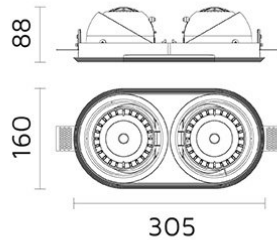

## Mini Palla Round In-Out 2 Trimless RE69-K30D16

Palla Round In-Out

307x162

### Round Adjustable Trimless recessed mounted downlight with LED

- Twin Light heads: Retractable, 350° rotatable, 30° Inward or 60° Outward tilting.
- Made from die cast aluminium in powder coat finish, light head designed with integrated heat-sink.
- Optical grade metalized polycarbonate reflector.
- Hot-aim, self-locking, tool-free adjustment.
- Safety cable included.
- Passive cooling COB LED source 3000K CRI>80 of 2x2540 nominal lumen.
- System power 2x26W; System efficacy 87,9 lm/W; 2x2285 delivered lumen.
- Optic: reflector beam angle: 16°.
- Supplied with spill ring device for minimal glare and smooth light effect.
- Supplied with non-dimming driver positioned remotely 220-240V 50/60Hz.
- Dimming options available on request.
- Design by FrancMirenzi.

### Specifications

Designed and manufactured to comply with European standard EN 60598.

Product code	Finish	Color temperature	CRI	Beam angle	Dim. options	Code
RE69	10 - Black 11 - White	<b>K30-3000K</b>	>80	<b>D16-16°</b>	1-10V DC	0
					Dali	1
					Phase	2
					PWM	3
					LaserDIM	5