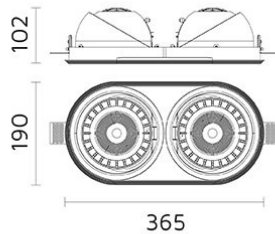

## Palla Round In-Out 2 Trimless

## RE70-K30D40

Palla Round In-Out

367x192

### Round Adjustable Trimless recessed mounted downlight with LED

- Twin Light heads: Retractable, 350° rotatable, 30° Inward or 60° Outward tilting.
- Made from die cast aluminium in powder coat finish, light head designed with integrated heat-sink.
- Optical grade metalized polycarbonate reflector.
- Hot-aim, self-locking, tool-free adjustment.
- Safety cable included.
- Passive cooling COB LED source 3000K CRI>80 of 2x4100 nominal lumen.
- System power 2x38W; System efficacy 87,5 lm/W; 2x3325 delivered lumen.
- Optic: reflector beam angle: 40°.
- Supplied with spill ring device for minimal glare and smooth light effect.
- Supplied with non-dimming driver positioned remotely 220-240V 50/60Hz.
- Dimming options available on request.
- Design by FrancMirenzi.

### Specifications

Designed and manufactured to comply with European standard EN 60598.

Product code	Finish	Color temperature	CRI	Beam angle	Dim. options	Code
RE70	10 - Black 11 - White	<b>K30-3000K</b>	>80	<b>D40-40°</b>	1-10V DC	0
					Dali	1
					Phase	2
					PWM	3
					LaserDIM	5