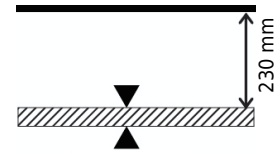

## Palla Round In-Out 2 Trimless

## RE70-K30D40

Palla Round In-Out

367x192

### Round Adjustable Trimless recessed mounted downlight with LED

- Twin Light heads: Retractable, 350° rotatable, 30° Inward or 60° Outward tilting.
- Made from die cast aluminium in powder coat finish, light head designed with integrated heat-sink.
- Optical grade metalized polycarbonate reflector.
- Hot-aim, self-locking, tool-free adjustment.
- Safety cable included.
- Passive cooling COB LED source 3000K CRI>80 of 2x4100 nominal lumen.
- System power 2x38W; System efficacy 87,5 lm/W; 2x3325 delivered lumen.
- Optic: reflector beam angle: 40°.
- Supplied with spill ring device for minimal glare and smooth light effect.
- Supplied with non-dimming driver positioned remotely 220-240V 50/60Hz.
- Dimming options available on request.
- Design by FrancMirenzi.

### Specifications

Designed and manufactured to comply with European standard EN 60598.

Product code	Finish	Color temperature	CRI	Beam angle	Dim. options	Code
RE70	10 - Black 11 - White	<b>K30-3000K</b>	>80	<b>D40-40°</b>	1-10V DC	0
					Dali	1
					Phase	2
					PWM	3
					LaserDIM	5