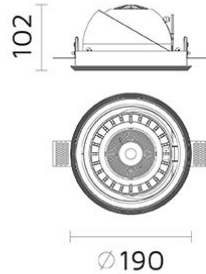

## Palla Round In-Out 1 Trimless

## RE64-K30D40

Palla Round In-Out

### Round Adjustable Trimless recessed mounted downlight with LED

- Light head: Retractable, 350° rotatable, 30° Inward or 60° Outward tilting.
- Made from die cast aluminium in powder coat finish, light head designed with integrated heat-sink.
- Optical grade metalized polycarbonate reflector.
- Hot-aim, self-locking, tool-free adjustment.
- Safety cable included.
- Passive cooling COB LED source 3000K CRI>80 of 4100 nominal lumen.
- System power 38W; System efficacy 87,5 lm/W; 3325 delivered lumen.
- Optic: reflector beam angle: 40°.
- Supplied with spill ring device for minimal glare and smooth light effect.
- Supplied with non-dimming driver positioned remotely 220-240V 50/60Hz.
- Dimming options available on request.
- Design by Franco Mirezzi.

### Specifications

Designed and manufactured to comply with European standard EN 60598.

Product code	Finish	Color temperature	CRI	Beam angle	Dim. options	Code
RE64	10 - Black 11 - White	<b>K30-3000K</b>	>80	<b>D40-40°</b>	1-10V DC Dali Phase PWM LaserDIM	0 1 2 3 5