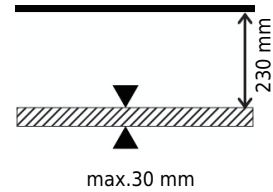

## Palla Round In-Out 1 Trimless

## RE64-K30D40

Palla Round In-Out

### Round Adjustable Trimless recessed mounted downlight with LED

- Light head: Retractable, 350° rotatable, 30° Inward or 60° Outward tilting.
- Made from die cast aluminium in powder coat finish, light head designed with integrated heat-sink.
- Optical grade metalized polycarbonate reflector.
- Hot-aim, self-locking, tool-free adjustment.
- Safety cable included.
- Passive cooling COB LED source 3000K CRI>80 of 4100 nominal lumen.
- System power 38W; System efficacy 87,5 lm/W; 3325 delivered lumen.
- Optic: reflector beam angle: 40°.
- Supplied with spill ring device for minimal glare and smooth light effect.
- Supplied with non-dimming driver positioned remotely 220-240V 50/60Hz.
- Dimming options available on request.
- Design by Franco Mirezzi.

### Specifications

Designed and manufactured to comply with European standard EN 60598.

Product code	Finish	Color temperature	CRI	Beam angle	Dim. options	Code
RE64	10 - Black 11 - White	<b>K30-3000K</b>	>80	<b>D40-40°</b>	1-10V DC Dali Phase PWM LaserDIM	0 1 2 3 5